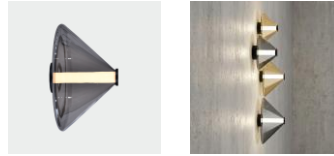

Yara

A4012190FU

LED 1x14.5W 2700K 1315lm

IMÁGENES / IMAGES / IMAGES

| TIPO | TYPE | TYPE |
|------------|------------|------------|
| Aplicue | Wall Lamp | Applique |
| ACABADO | FINISH | FINITION |
| Fumé | Fumé | Fumé |
| MATERIAL | MATERIAL | MATIÈRE |
| Aluminio | Aluminium | Aluminium |
| DETALLES | DETAILS | DÉTAILS |
| MULTI-PACK | MULTI-PACK | MULTI-PACK |