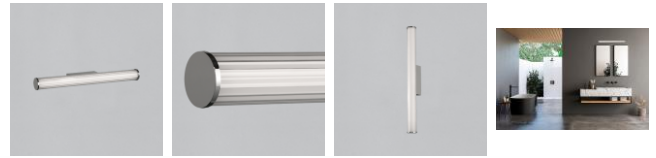

Sara

A3991071CDP

LED 1x20W 1780lm

IMÁGENES / IMAGES / IMAGES

TIPO	TYPE	TYPE
Aplicue	Wall Lamp	Applique
ACABADO	FINISH	FINITION
Opal/Cromo	Opal/Chrome	Opal/Chrome
MATERIAL	MATERIAL	MATIÈRE
Aluminio/Hierro/PMMA	Aluminium/Iron/PMMA	Aluminium/Fer/PMMA
DETALLES	DETAILS	DÉTAILS
€-3000K-4000K Slide	€-3000K-4000K Slide	€-3000K-4000K Slide
ON-DEMAND **	ON-DEMAND **	ON-DEMAND **