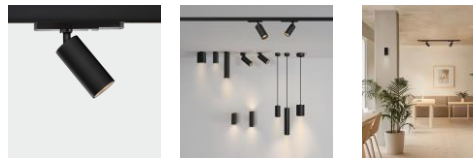

# Pipe

**T3986000N**

LED COB 1x8W 3000K 650lm

## IMÁGENES / IMAGES / IMAGES

| TIPO            | TYPE           | TYPE         |
|-----------------|----------------|--------------|
| Track light     | Track light    | Track light  |
| ACABADO         | FINISH         | FINITION     |
| Negro Texturado | Textured Black | Noir Texturé |
| MATERIAL        | MATERIAL       | MATIÈRE      |
| Aluminio        | Aluminium      | Aluminium    |
| DETALLES        | DETAILS        | DÉTAILS      |