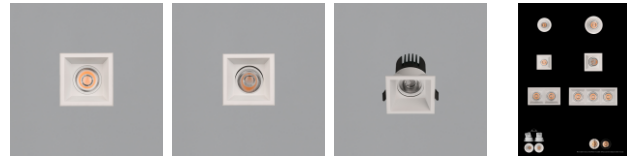

Move

E3984177BDP

LED COB 1x12W 1425lm

IMÁGENES / IMAGES / IMAGES

| TIPO | TYPE | TYPE |
|--|----------------------|----------------------|
| Empotrable | Recessed | Encastré |
| ACABADO | FINISH | FINITION |
| Blanco Texturado | Textured White | Blanc Texturé |
| MATERIAL | MATERIAL | MATIÈRE |
| Aluminio/Polycarbonato aluminium/Polycarbonat aluminium/Polycarbonat | | |
| DETALLES | DETAILS | DÉTAILS |
| 00K-4000K Slide Swit | 00K-4000K Slide Swit | 00K-4000K Slide Swit |
| MULTI-PACK | MULTI-PACK | MULTI-PACK |