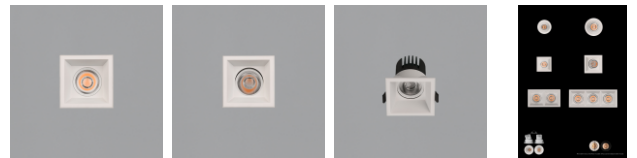

# Move

**E3984177B**

LED COB 1x12W 1425lm

## IMÁGENES / IMAGES / IMAGES

| TIPO   | TYPE           | TYPE          |
|--|----------------|---------------|
| Empotrable   | Recessed       | Encastré      |
| ACABADO  | FINISH         | FINITION      |
| Blanco Texturado   | Textured White | Blanc Texturé |
| MATERIAL   | MATERIAL       | MATIÈRE       |
| Aluminio/Polycarbonato aluminium/Polycarbonat aluminium/Polycarbonat |                |               |
| DETALLES   | DETAILS        | DÉTAILS       |
| 00K-4000K Slide Swit 00K-4000K Slide Swit 00K-4000K Slide Swit       |                |               |
| MULTI-PACK   | MULTI-PACK     | MULTI-PACK    |