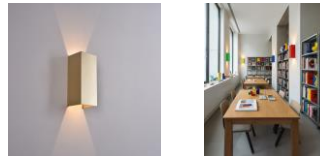

Kendo

A20321700

LED 2x5.5W 1060lm

IMÁGENES / IMAGES / IMAGES

TIPO	TYPE	TYPE
Aplicue	Wall Lamp	Applique
ACABADO	FINISH	FINITION
Oro Técnico	Tech Gold	Or Technique
MATERIAL	MATERIAL	MATIÈRE
Aluminio/Cristal	Aluminium/Glass	Aluminium/Verre
DETALLES	DETAILS	DÉTAILS
00K-3000K Slide Swit	2700K-3000K Slide S	2700K-3000K Slide S
MULTI-PACK	MULTI-PACK	MULTI-PACK