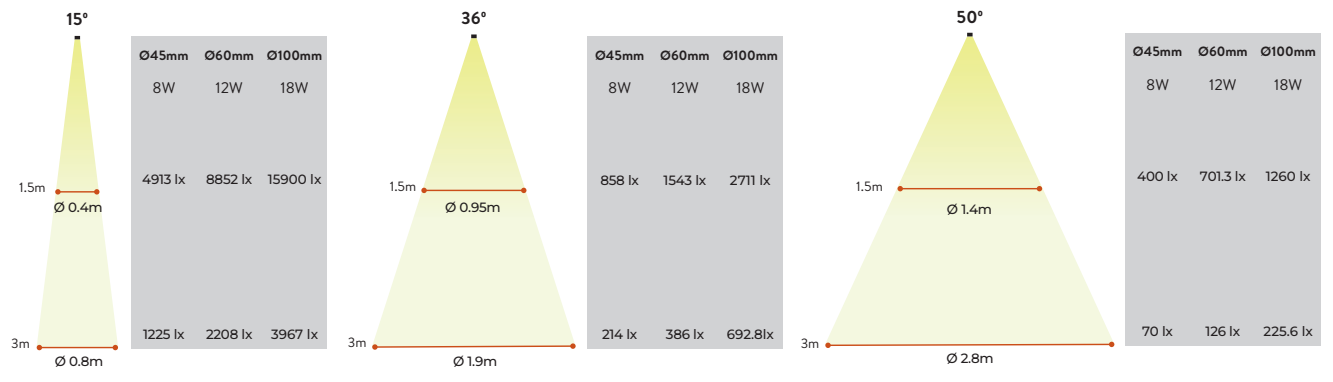

TECHNICAL INFO

2 PIPE

ACCESSORIES

NEW

NOT INCLUDED | NO INCLUIDOS

ONLY COMPATIBLE WITH LED | SOLO COMPATIBLES CON LED

Not compatible with acrylic shades | No compatibles con pantallas acrílicas.

CYLINDRICAL SHADE PANTALLA CILÍNDRICA Ø60x25 mm K4000140T Transparent Sanded Transparente Arenado Acrylic | Acrílico	CONICAL SHADE PANTALLA CÓNICA Ø60x30 mm K4000141T Transparent Sanded Transparente Arenado Acrylic | Acrílico	SPHERICAL SHADE PANTALLA ESFÉRICA Ø60 mm K4000142OP Frosted Sanded Opalizado Arenado Acrylic | Acrílico	GOLD BEZEL BISEL ORO Ø45 mm K0008440O Ø60 mm K0008040O Ø100 mm K0008140O Technical gold | Oro técnico Aluminum | Aluminio
Compatible with | Compatible con 1 - 2 - 3 - 4 - 10 - 11			Compatible with | Compatible con 8 1 - 2 - 3 - 4 - 6 - 7 - 9 - 10 - 11 5 - 12

RECESSED BASE KIT KIT BASE EMPOTRABLE Ø50 mm Ø60 mm ○ K1002045B ● K1002045N Textured white Blanco texturado Textured black Negro texturado Aluminum | Aluminio Compatible with | Compatible con 10 - 11 - 12	CLEAR LENS | LENTE TRANSPARENTE Ø45 mm 15° 50° K3000240T | K3000241T Ø60 mm 15° 50° K3000040T | K3000041T Ø100 mm 15° 50° K3000140T | K3000141T LENSES COMPATIBLE WITH LUX | LENTES COMPATIBLES CON LUX Transparent | Transparente - Acrylic | Acrílico Compatible with | Compatible con 8 1 - 2 - 3 - 4 - 6 - 7 - 9 - 10 - 11 5 - 12