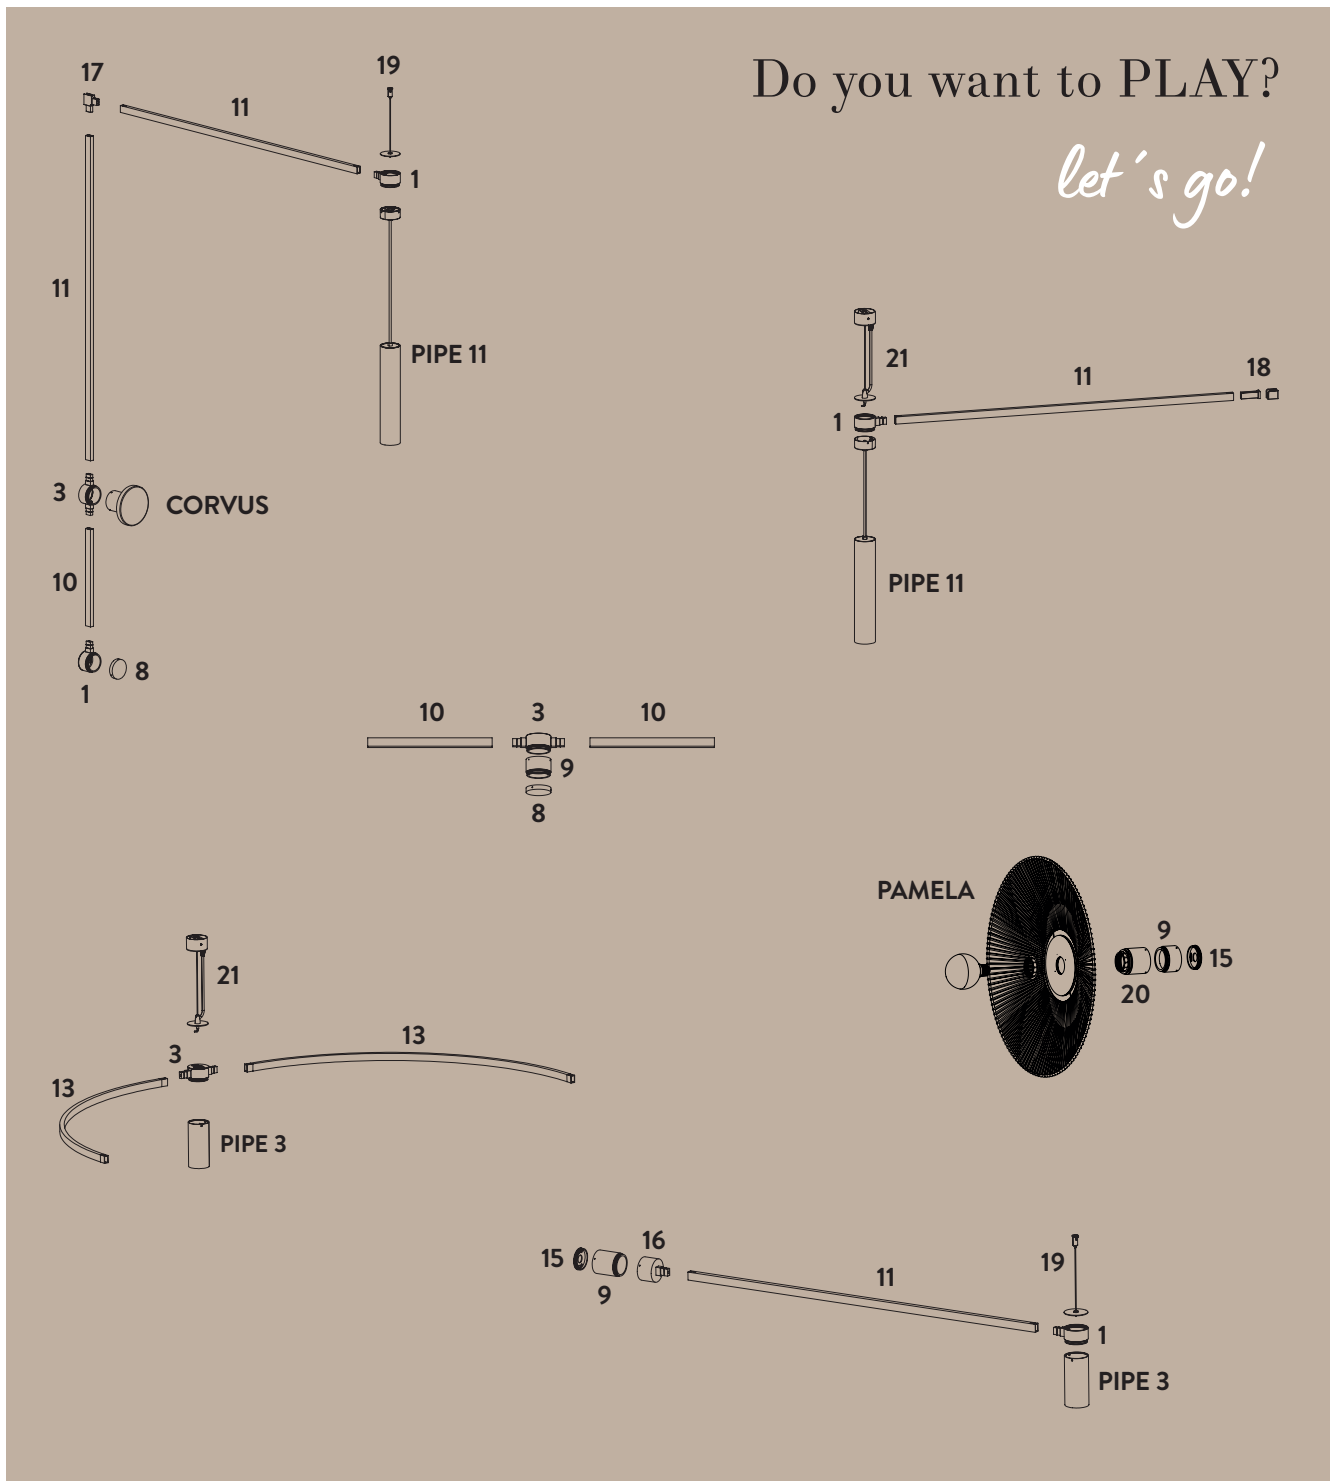

Do you want to PLAY?
let's go!

NEWS 25

JOINT ACCESSORIES		JOINT ACCESSORIES		24	25	8	9
		WITH PRODUCT	WITHOUT PRODUCT				
ON/OFF	WITH PRODUCT	1 - 6 & 7	✓	X	X	X	
	WITHOUT PRODUCT	1 - 7	✓	X	✓	✓	
DALI	WITH PRODUCT	1 - 6 & 7	X	✓	X	✓	
	WITHOUT PRODUCT	1 - 7	X	✓	✓	✓